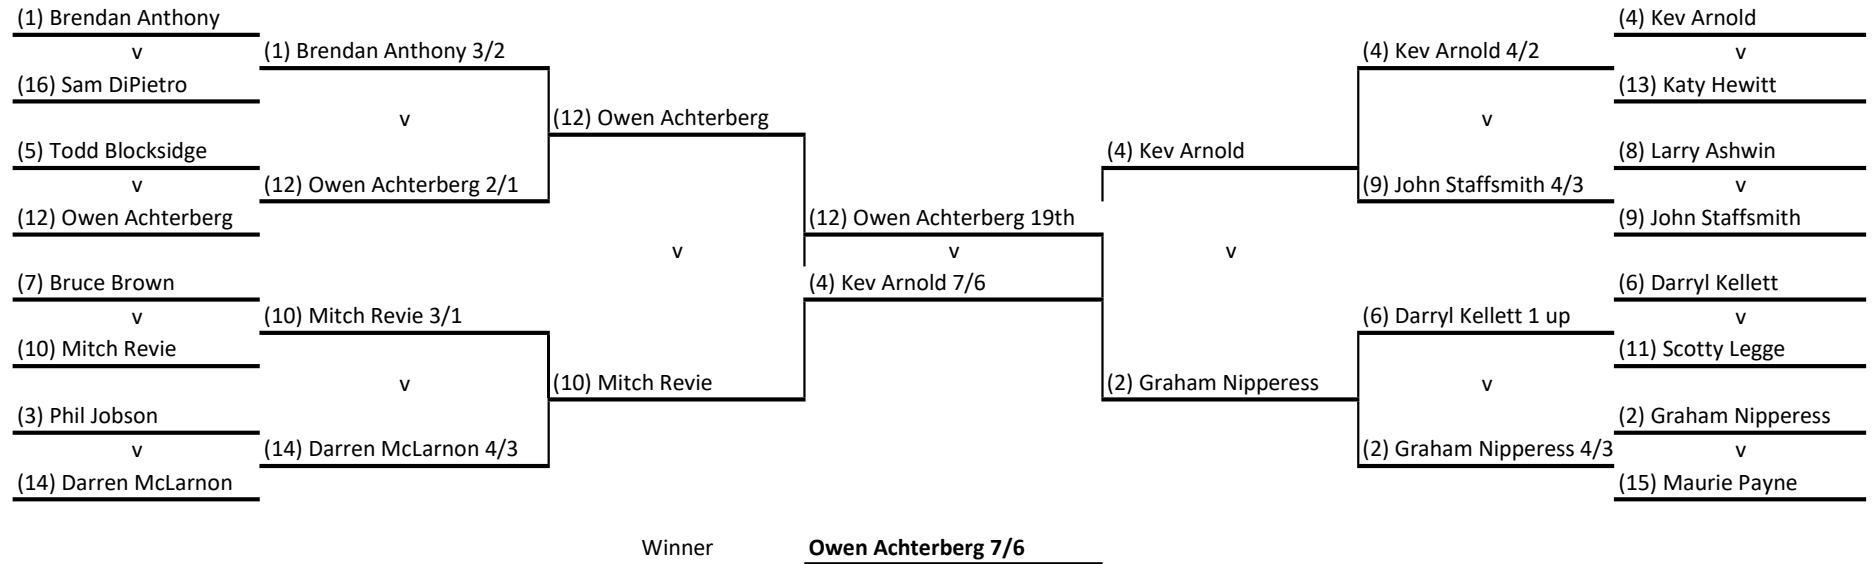

Staffsmith Matchplay 2019

1st reserve

2nd Reserve

Rules of play

Vern Page
Dave Strong

Highest ranked player (ranking in brackets) determines tee time. Lowest ranked player to contact highest. i.e Rank 16 to contact 1.

Players to organise their tee time ASAP after completion of matches

Players to use their daily handicap determined on the day of the match

Played from the Blue Tees for men and Red Tees for Women

Match index to be used in all cases