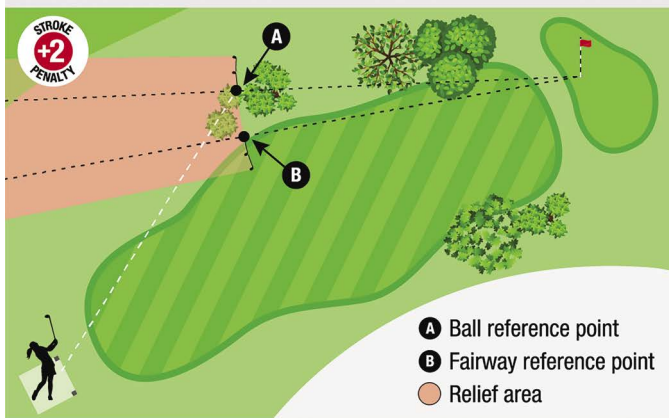

Garden beds are part of the course and the ball should be played as it lies, or take a one stroke penalty as an 'unplayable' – Please read Rule 16; Ball Unplayable for the options.

Uncertain of a situation in play? A second ball may be played and advice about the correct procedure MUST be obtained as soon as possible and before the card is signed and handed in.

Knowing the rules (Rule 1) Players and their caddies are responsible for knowing the rules.

MLR E-5 DIAGRAM 2: BALL OUT OF BOUNDS

- A** Ball reference point
- B** Fairway reference point
- Relief area

When a player's ball is known or virtually certain to be out of bounds, the player may take stroke-and-distance relief, or when Model Local Rule E-5 is introduced, the player has the additional option to drop a ball in and play from the relief area described below for two penalty strokes:

Reference Point	Size of Relief Area	Limits on Relief Area
<p>A. Ball Reference Point: The point where the original ball is estimated to have last crossed the edge of the course boundary to go out of bounds (point A)</p> <p>B. Fairway Reference Point: The point of fairway of the hole being played (point B) that is nearest to the ball reference point, but is not nearer the hole than the ball reference point</p>	<p>Anywhere between:</p> <ul style="list-style-type: none"> • A line from the hole through the ball reference point (point A) (and within two club-lengths to the outside of that line but still on the course), and • A line from the hole through the fairway reference point (point B) (and within two club-lengths to the fairway side of that line) 	<p>The relief area:</p> <ul style="list-style-type: none"> • Must not be nearer the hole than the ball reference point, and • Must be in the general area

Player Notes:

As the relief area is likely to be very large, the ball could roll a considerable distance from the spot where it first strikes the ground and not need to be dropped again.

MLR E-5 DIAGRAM 1: BALL NOT FOUND