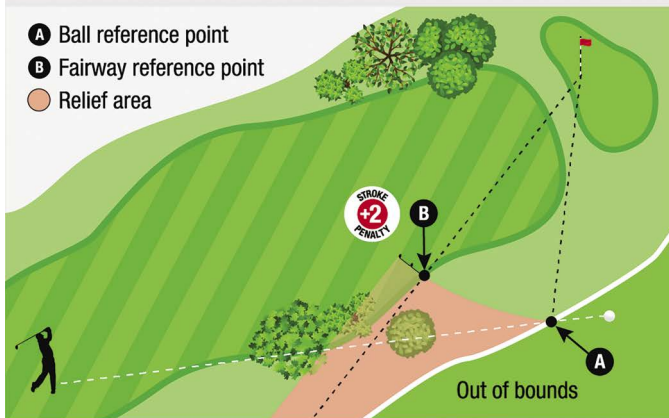

- In addition to the types of interference described in Rule 16.1a, when a ball lies in the general area, interference also exists if an immovable obstruction (i.e. fixed sprinkler heads) is on the player's line of play, is within two club-lengths of the putting green, and is within two club-lengths of the ball. The player may take relief under Rule 16.1b. (Exception – There is no relief under this Local Rule if the player chooses a line of play that is clearly unreasonable.)

Slow play

- If a group finishes the round two (2) full holes more behind the group in front or in more than 4hrs and 15 minutes from the time of starting, all players in the group may be subject to a penalty of one (1) stroke, or one (1) stableford point off their final score.

Garden beds are part of the course and the ball should be played as it lies, or take a one stroke penalty as an 'unplayable' – Please read Rule 16; Ball Unplayable for the options.

Uncertain of a situation in play? A second ball may be played and advice about the correct procedure MUST be obtained as soon as possible and before the card is signed and handed in.

Knowing the rules (Rule 1) Players and their caddies are responsible for knowing the rules.

MLR E-5 DIAGRAM 2: BALL OUT OF BOUNDS

- A** Ball reference point
- B** Fairway reference point
- Relief area

When a player's ball is known or virtually certain to be out of bounds, the player may take stroke-and-distance relief, or when Model Local Rule E-5 is introduced, the player has the additional option to drop a ball in and play from the relief area described below for two penalty strokes: